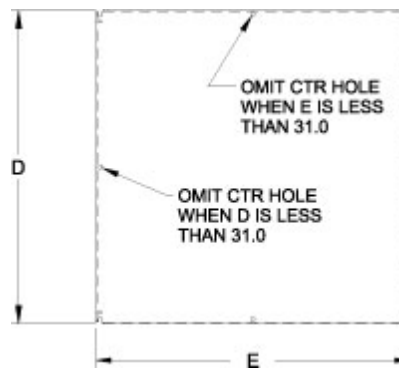

### Features

- Larger than standard NEMA panel used in same sized enclosure.
- 12gauge steel construction.
- Larger sizes have 2 or 4 formed flanges for added strength.
- Slotted corner design for easier mounting.
- Finished in white or unpainted galvanized.